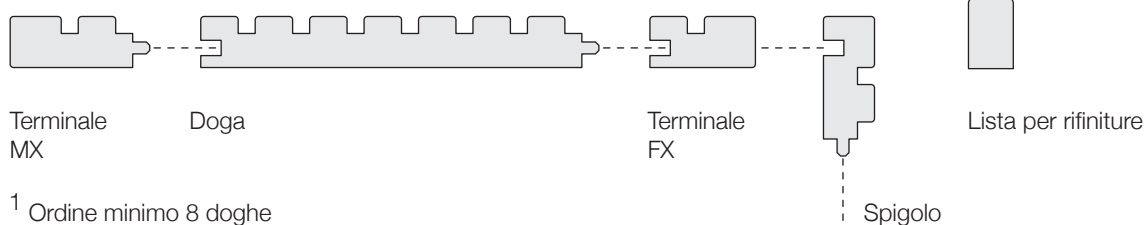

BRERA

DOGHE IN AYOUS mm 117 x 15 x 3000 (parte visibile mm 112)

TERMINALE FEMMINA IN AYOUS mm 31 x 15 x 3000

TERMINALE MASCHIO IN AYOUS mm 41x15x3000

SPIGOLO IN AYOUS mm 41 x 15 x 3000

LISTA IN AYOUS mm 19 x 12 x 3000

Codice Descrizione

A9921	DOGA GREZZA
A9925	DOGA NOCE CHIARO
A9926	DOGA NOCE SCURO
A9923	DOGA ROVERE NATURALE
A9924	DOGA TEAK
A9927	DOGA LACCATA MyColour PORO APERTO¹
A9935	TERMINALE FX GREZZA
A9938	TERMINALE FX NOCE CHIARO
A9939	TERMINALE FX NOCE SCURO
A9936	TERMINALE FX ROVERE NATURALE
A9937	TERMINALE FX TEAK
A9940	TERMINALE FX MyColour PORO APERTO¹
A9928	TERMINALE MX GREZZA
A9931	TERMINALE MX NOCE CHIARO
A9932	TERMINALE MX NOCE SCURO
A9929	TERMINALE MX ROVERE NATURALE
A9930	TERMINALE MX TEAK
A9934	TERMINALE MX LACCATA MyColour PORO APERTO¹
A9948	SPIGOLO GREZZA
A9952	SPIGOLO NOCE CHIARO
A9953	SPIGOLO NOCE SCURO
A9949	SPIGOLO ROVERE NATURALE
A9951	SPIGOLO TEAK
A9954	SPIGOLO LACCATA MyColour PORO APERTO¹
A8020	LISTA MM 19 GREZZA
A9959	LISTA MM 19 COLORI LEGNO
A9960	LISTA MM 19 LACCATA MyColour PORO APERTO¹