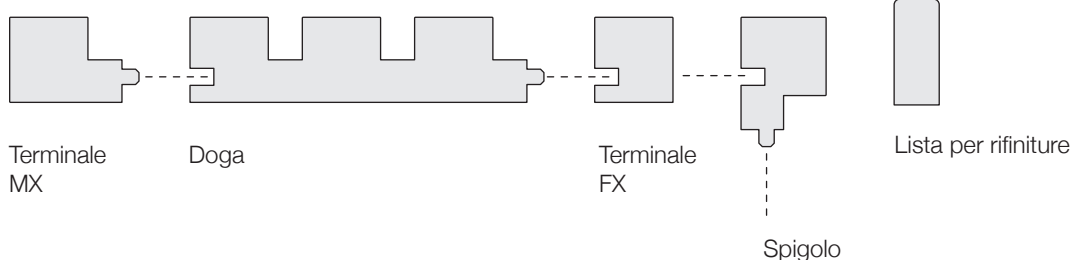

QUADRA 23

DOGHE IN AYOUS mm 104 x 25 x 3000 (parte visibile mm 99)

TERMINALE MASCHIO IN AYOUS mm 38 x 25 x 3000

TERMINALE FEMMINA IN AYOUS mm 23 x 25 x 3000

SPIGOLO IN AYOUS mm 38 x 25 x 3000

LISTA IN AYOUS mm 28 x 12 x 3000

Codice Descrizione

A9593	DOGA GREZZA
A9600	DOGA NOCE CHIARO
A9578	DOGA NOCE SCURO
A9602	DOGA ROVERE NATURALE
A9595	DOGA LACCATA MyColour PORO APERTO¹
A9596	TERMINALE FX GREZZO
A9601	TERMINALE FX NOCE CHIARO
A9580	TERMINALE FX NOCE SCURO
A9603	TERMINALE FX ROVERE NATURALE
A9598	TERMINALE FX LACCATO MyColour PORO APERTO¹
A9554	TERMINALE MX GREZZO
A9604	TERMINALE MX NOCE CHIARO
A9581	TERMINALE MX NOCE SCURO
A9605	TERMINALE MX ROVERE NATURALE
A9557	TERMINALE MX LACCATO MyColour PORO APERTO¹
A9536	SPIGOLO GREZZO
A9606	SPIGOLO NOCE CHIARO
A9589	SPIGOLO NOCE SCURO
A9607	SPIGOLO ROVERE NATURALE
A9540	SPIGOLO LACCATO MyColour PORO APERTO¹
A8043	LISTA MM 28 GREZZA
A9521	LISTA MM 28 COLORI LEGNO
A9546	LISTA MM 28 LACCATA MyColour PORO APERTO¹

¹ Ordine minimo 8 doghe