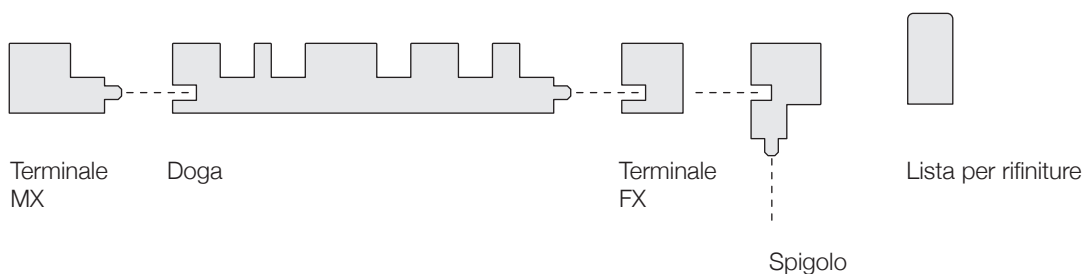

RANDOM

DOGHE IN AYOUS mm 117 x 20 x 3000 (parte visibile mm 112)

TERMINALE MASCHIO IN AYOUS mm 33 x 20 x 3000

TERMINALE FEMMINA IN AYOUS mm 18 x 20 x 3000

SPIGOLO IN AYOUS mm 33 x 20 x 3000

LISTA IN AYOUS mm 24 x 12 x 3000

Codice Descrizione

A9560	DOGA GREZZA
A9568	DOGA NOCE CHIARO
A9570	DOGA NOCE SCURO
A9564	DOGA ROVERE NATURALE
A9572	DOGA LACCATA MyColour PORO APERTO¹
A9623	TERMINALE FX GREZZO
A9644	TERMINALE FX NOCE CHIARO
A9574	TERMINALE FX NOCE SCURO
A9645	TERMINALE FX ROVERE NATURALE
A9625	TERMINALE FX LACCATO MyColour PORO APERTO¹
A9638	TERMINALE MX GREZZO
A9646	TERMINALE MX NOCE CHIARO
A9575	TERMINALE MX NOCE SCURO
A9647	TERMINALE MX ROVERE NATURALE
A9640	TERMINALE MX LACCATO MyColour PORO APERTO¹
A9641	SPIGOLO GREZZO
A9648	SPIGOLO NOCE CHIARO
A9577	SPIGOLO NOCE SCURO
A9649	SPIGOLO ROVERE NATURALE
A9643	SPIGOLO LACCATO MyColour PORO APERTO¹
A8025	LISTA MM 24 GREZZA
A9520	LISTA MM 24 COLORI LEGNO
A9535	LISTA MM 24 LACCATA MyColour PORO APERTO¹

¹ Ordine minimo 8 doghe